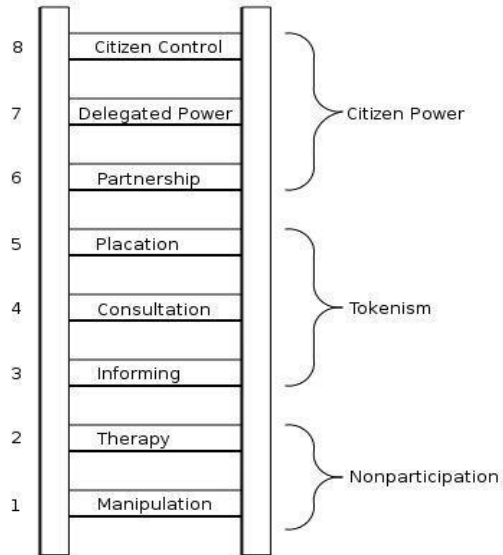

Wednesday 12 July 2017
13.00 p.m. - 20.30 p.m.

The Great Hall TR1-04, Holloway Campus, London Metropolitan University, 166-220 Holloway Road, London N7 8DP

To register: https://www.eventbrite.co.uk/e/communities-in-the-driving-seat-from-control-to-creativity-tickets-35563290760?utm_term=eventname_text

Communities in the driving seat? From control to creativity

* Arnstein's Ladder of Participation

An OPEN event to build voice, agency and grassroots infrastructure at a time of crisis and division.

Aiming to network and contribute to a wider movement that is democratic, sustainable and genuinely supportive of each other.