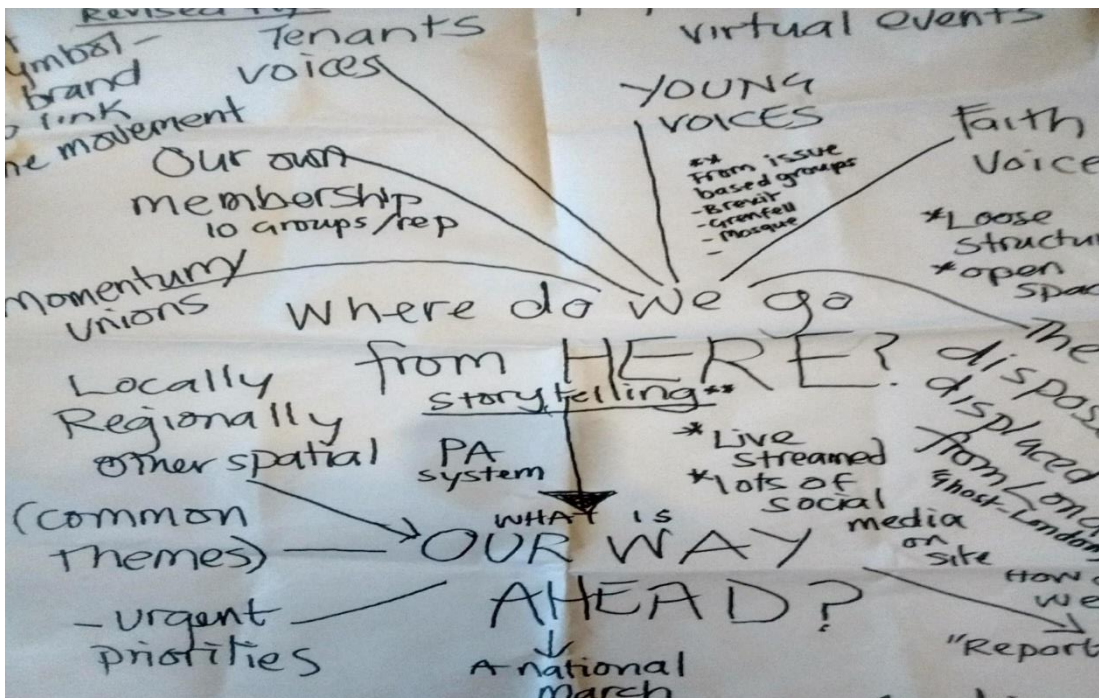

Wednesday 12 July 2017
13.00 p.m. - 20.30 p.m.

The Great Hall TR1-04, Holloway Campus, London Metropolitan University, 166-220 Holloway Road, London N7 8DP

To register: https://www.eventbrite.co.uk/e/communities-in-the-driving-seat-from-control-to-creativity-tickets-35563290760?utm_term=eventname_text

Communities in the driving seat? From control to creativity

* Arnstein's Ladder of Participation

An OPEN event to build voice, agency and grassroots infrastructure at a time of crisis and division.

Aiming to network and contribute to a wider movement that is democratic, sustainable and genuinely supportive of each other.

Includes storytelling, open space, testimonies and presentations from community organisations.

Time to reflect and plan action:

Brexit, Austerity, Grenfell...so many more

Let's share our experiences, agree common purpose and plan for collective action.

To book a place: https://www.eventbrite.co.uk/e/communities-in-the-driving-seat-from-control-to-creativity-tickets-35563290760?utm_term=eventname_text.

Venue is fully **wheelchair** accessible: if you have any specific **access requirements to take part in the event** or dietary requirements or want to make further inquires please email